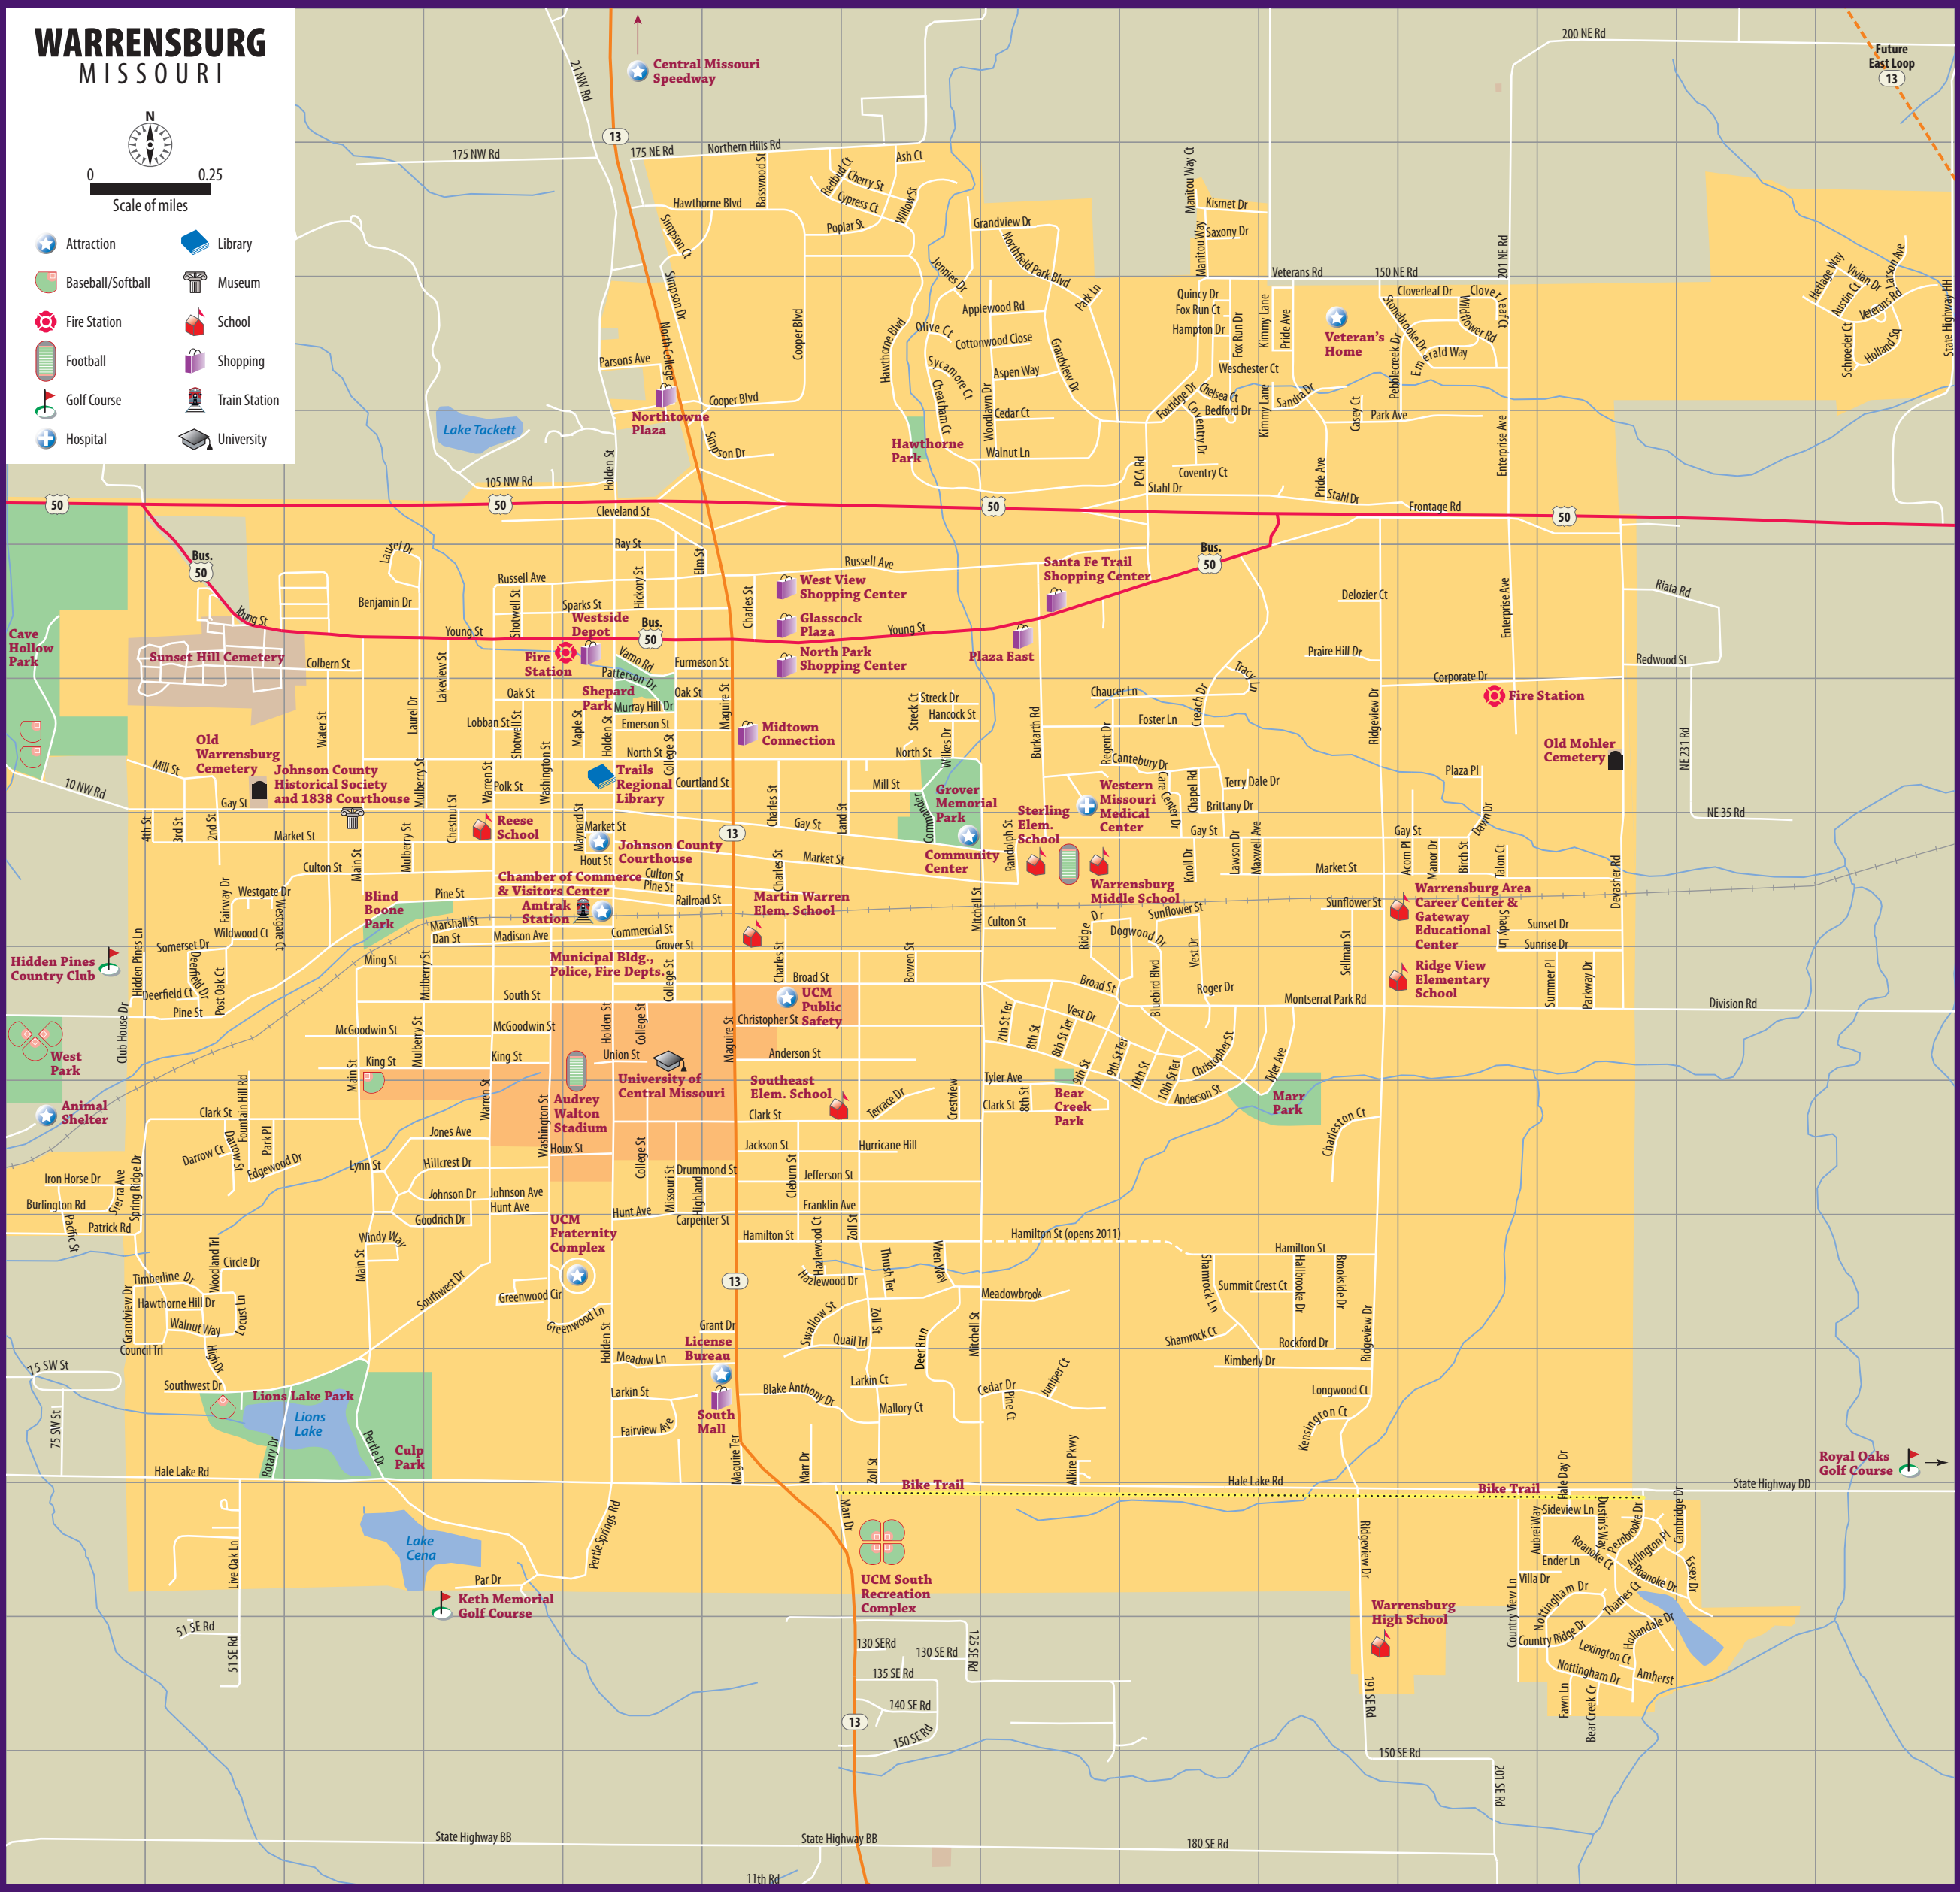

WARRENSBURG MISSOURI

0 0.25
Scale of miles

- Attraction
- Library
- Baseball/Softball
- Museum
- Fire Station
- School
- Football
- Shopping
- Golf Course
- Train Station
- Hospital
- University

Royal Oaks Golf Course

Warrensburg High School

UCM South Recreation Complex

Keth Memorial Golf Course

South Mall

Licenses Bureau

UCM Fraternity Complex

University of Central Missouri

Southeast Elem. School

Martin Warren Elem. School

Western Missouri Medical Center

Santa Fe Trail Shopping Center

Veteran's Home

Northtowne Plaza

Hawthorne Park

Central Missouri Speedway